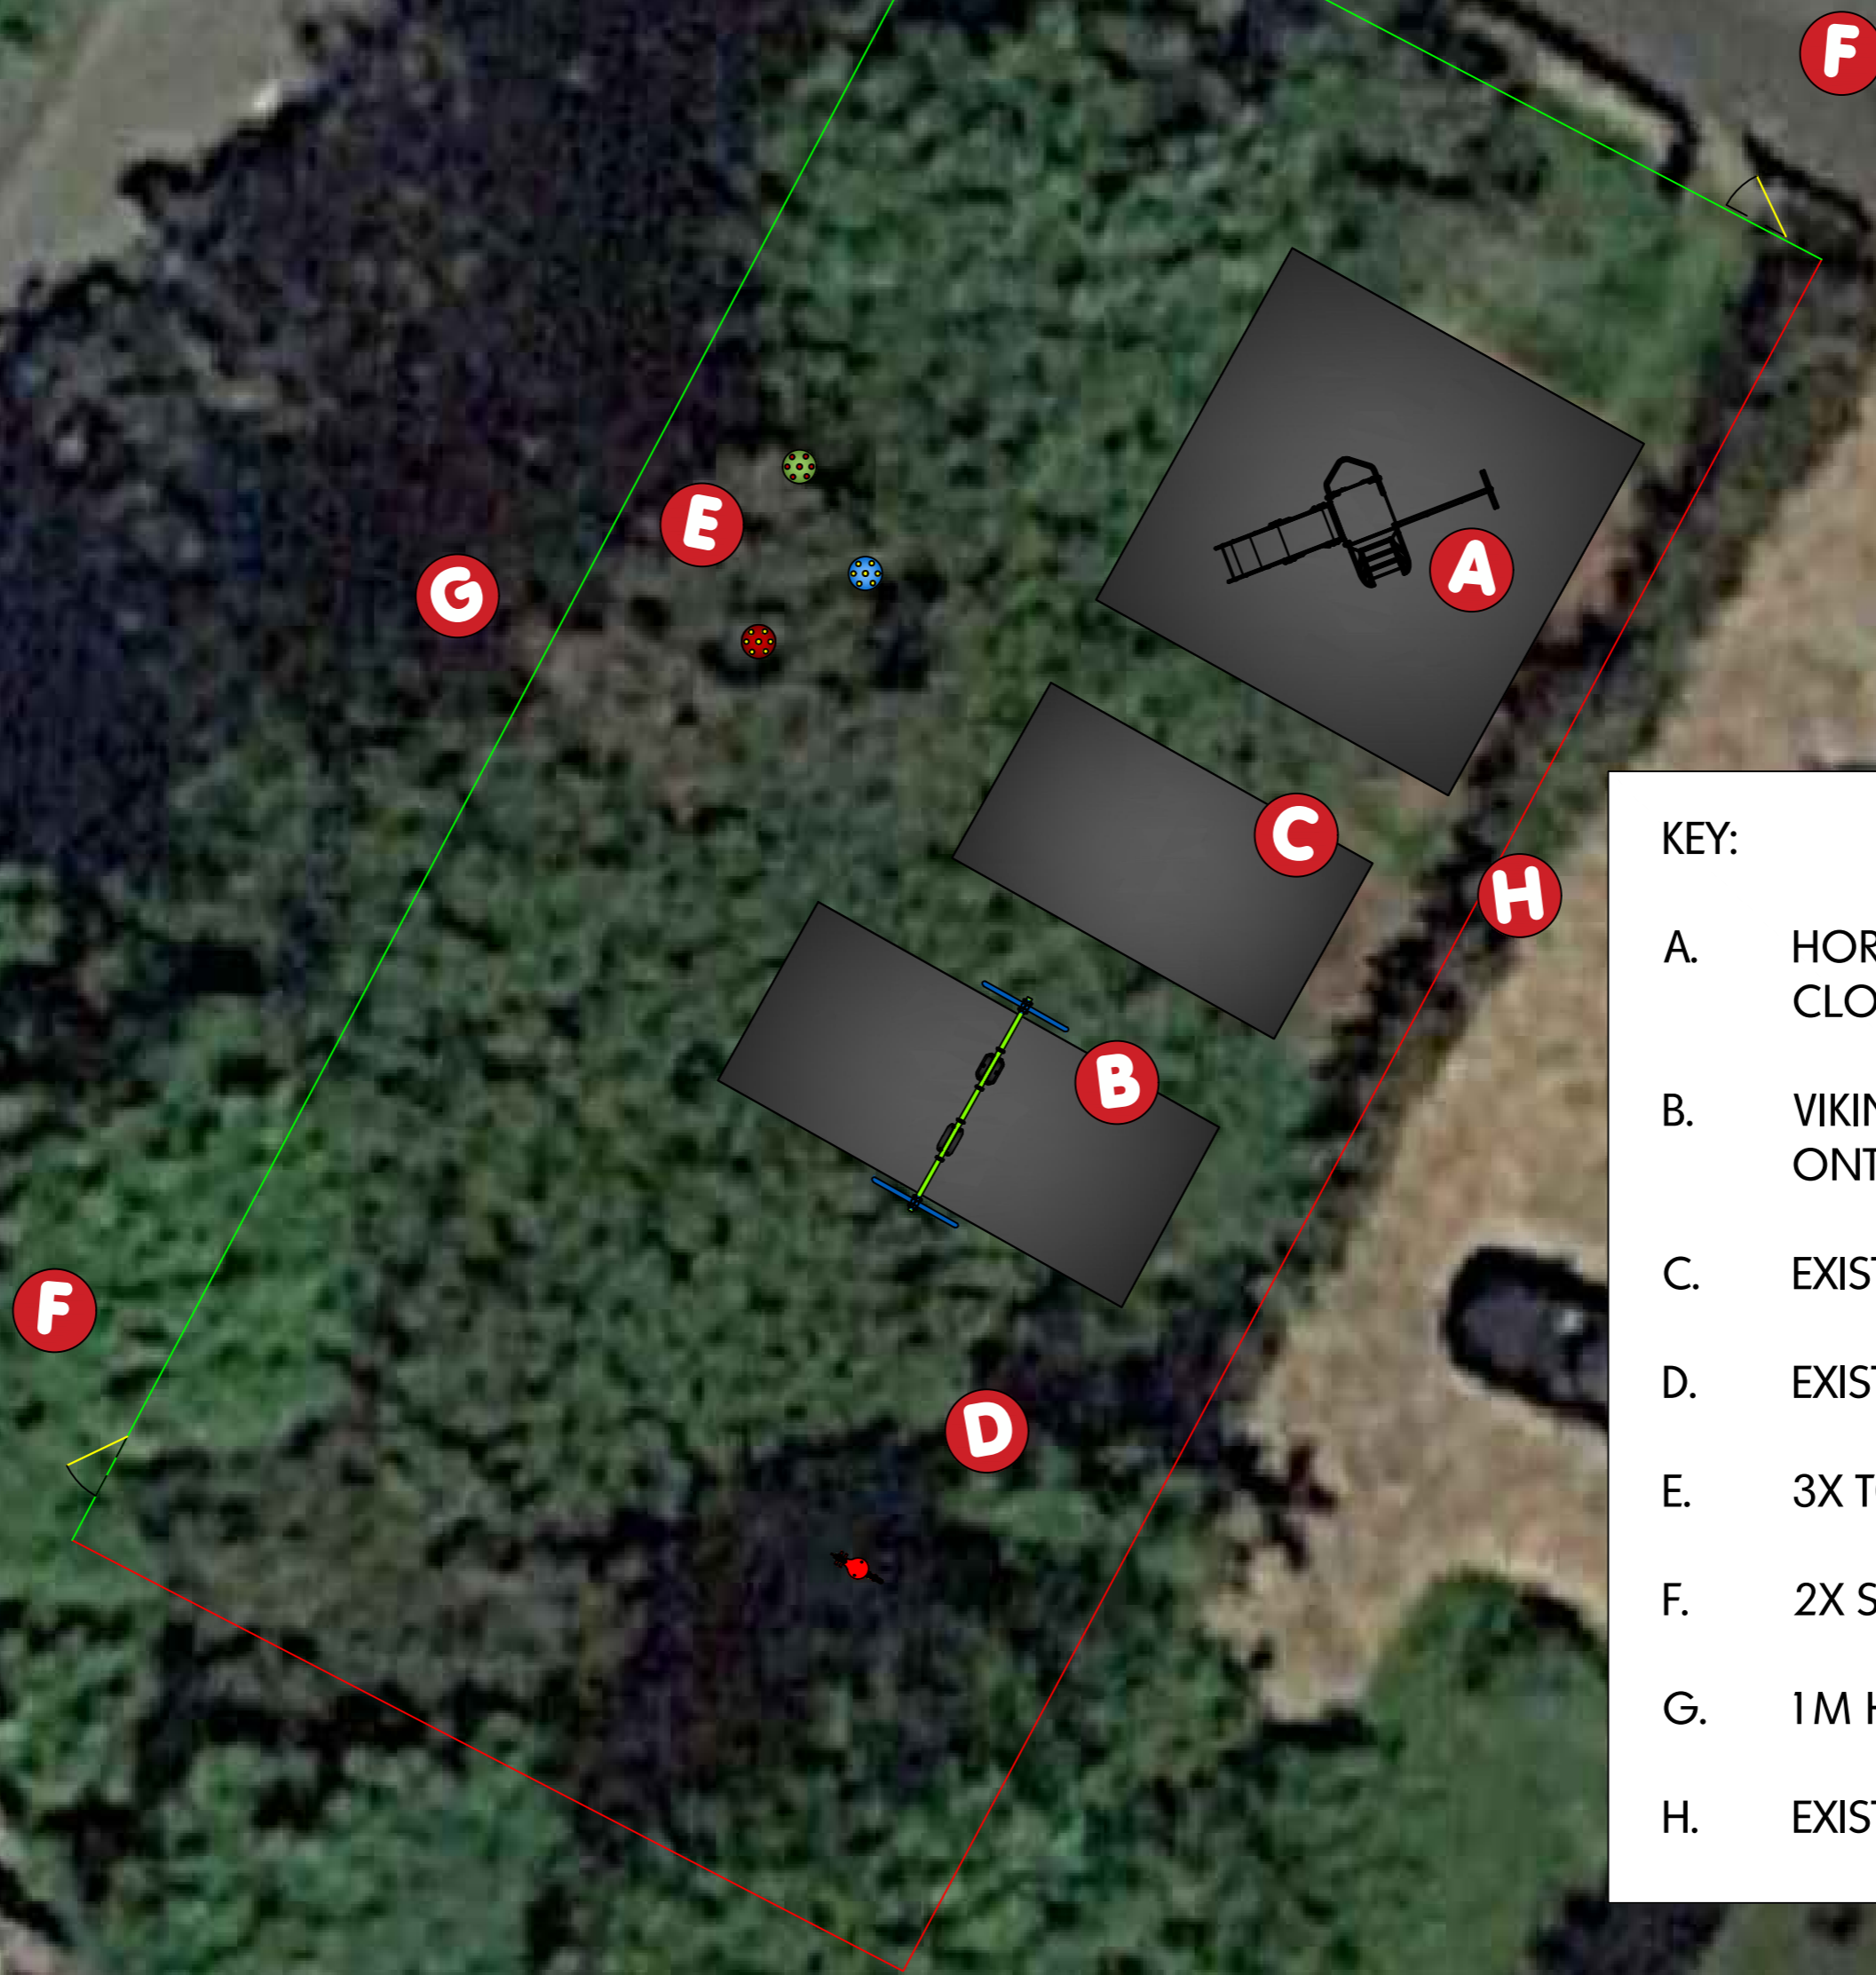

Worthington Parish Council Henry Dane Way

OPP' No: 4/74260
ISSUE No: Issue 1
DATE: 18/11/2019
DRAWN BY: Designer 9
NOTE: Artists Illustration Only

KEY:

- A. HORIZON CLOUD UNIT ONTO EXISTING WETPOUR
- B. VIKING SWING, 1 FLAT AND 1 CRADLE ONTO EXISTING WETPOUR
- C. EXISTING SURFACE TO REMAIN
- D. EXISTING SPRINGY TO REMAIN
- E. 3X TOADSTOOLS
- F. 2X SINGLE SELF CLOSING GATES IN YELLOW
- G. 1M HIGH BOW TOP FENCING IN DARK GREEN
- H. EXISTING FENCING

0 1 2 3 4
Scale: 1:100 @ A2

Wicksteed Leisure Limited
Digby Street, Lettering
Northants, NN16 8YJ

Tel: (0)1536 517028
Fax: (0)1536 410633

Google Earth
E-mail: sales@wicksteed.co.uk

**Commercial Playground
Manufacturer Since 1918**

www.wicksteed.co.uk

PLAN VIEW
SCALE 1-100 @ A2